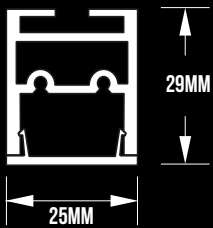

AS25

Features:

Surface or suspended profile with 25mm of width.

Asymmetric lens highlights focused objects.

Continuous runs with uniform output, 100mm incremental length.

Provides continuous, dot-free homogeneous light output.