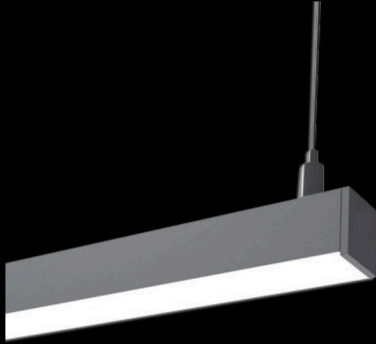

AS25

Features:

Surface or suspended profile with 25mm of width.

Asymmetric lens highlights focused objects.

Continuous runs with uniform output, 100mm incremental length.

Provides continuous, dot-free homogeneous light output.