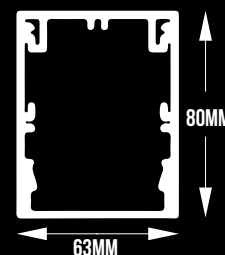

# AS63

| ITEM CODE | WATTAGE | COLOR TEMP | CRI (MIN) | LED IM   |
|-----------|---------|------------|-----------|----------|
| 630233    | 33W     | 2700K      | 63 X 80   | 2541LM/M |
| 630333    | 33W     | 3000K      | 63 X 80   | 2604LM/M |
| 630433    | 33W     | 4000K      | 63 X 80   | 2666LM/M |

## Features:

Surface or suspended profile with 63mm of width.

Asymmetric lens highlights focused objects.

Continuous runs with uniform output, 100mm incremental length.

Provides continuous, dot-free homogeneous light output.