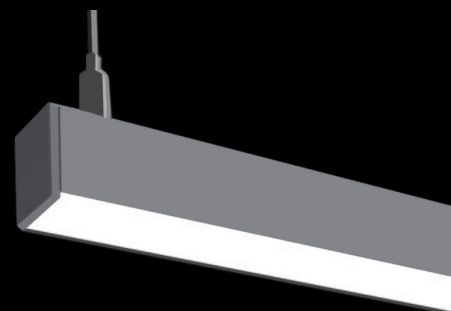

AS63

ITEM CODE	WATTAGE	COLOR TEMP	CRI (MIN)	LED IM
630233	33W	2700K	63 X 80	2541LM/M
630333	33W	3000K	63 X 80	2604LM/M
630433	33W	4000K	63 X 80	2666LM/M