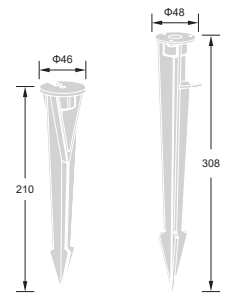

## Garden Light

Item Code	551360	551312	551318
Wattage	6W	12W	18W
Beam Angle	30°	30°	30°
Colour Temp.	3000K	3000K	3000K
LED lm	466lm	899lm	1641lm
Dim.(mm)	Φ105 x 130	Φ151 x 193	Φ177 x 217

\* Specify for other colour temperatures.  
 \* Specify for spike size.

**Features:**

Round 6W, 12W and 18W LED adjustable flood light.  
 Symmetric distribution allows using this fixture in various applications.  
 High grade cast aluminium in silver or black powder coated paint finish.  
 30° beam angle for bright band of light.  
 4mm tempered safety glass diffuser with powder coated aluminium bracket.  
 Available in two spike sizes.  
 Optional specially designed cowl for

controlling light spill.

Cable gland: IP-68 PG-9 PVC.  
 3000K colour temperature as standard.  
 Available colours 3000K, 4000K, 5000K and 6000K optional.  
 Integral driver for 240V version.  
 No IR, No Mercury.  
 50,000 hours long life, low maintenance.