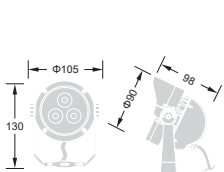

## Garden Light

Item Code	551360	551312	551318
Wattage	6W	12W	18W
Beam Angle	30°	30°	30°
Colour Temp.	3000K	3000K	3000K
LED lm	466lm	899lm	1641lm
Dim.(mm)	Φ105 x 130	Φ151 x 193	Φ177 x 217

\* Specify for other colour temperatures.  
 \* Specify for spike size.

**Features:**

Round 6W, 12W and 18W LED adjustable flood light.  
 Symmetric distribution allows using this fixture in various applications.  
 High grade cast aluminium in silver or black powder coated paint finish.  
 30° beam angle for bright band of light.  
 4mm tempered safety glass diffuser with powder coated aluminium bracket.  
 Available in two spike sizes.  
 Optional specially designed cowl for