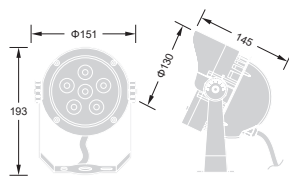

## Garden Light

Item Code	551360	551312	551318
Wattage	6W	12W	18W
Beam Angle	30°	30°	30°
Colour Temp.	3000K	3000K	3000K
LED lm	466lm	899lm	1641lm
Dim.(mm)	Φ105 x 130	Φ151 x 193	Φ177 x 217

\* Specify for other colour temperatures.  
 \* Specify for spike size.

**Features:**

Round 6W, 12W and 18W LED adjustable flood light.  
 Symmetric distribution allows using this fixture in various applications.  
 High grade cast aluminium in silver or black powder coated paint finish.  
 30° beam angle for bright band of light.  
 4mm tempered safety glass diffuser with powder coated aluminium bracket.  
 Available in two spike sizes.  
 Optional specially designed cowl for

controlling light spill.

Cable gland: IP-68 PG-9 PVC.  
 3000K colour temperature as standard.  
 Available colours 3000K, 4000K, 5000K and 6000K optional.  
 Integral driver for 240V version.  
 No IR, No Mercury.  
 50,000 hours long life, low maintenance.