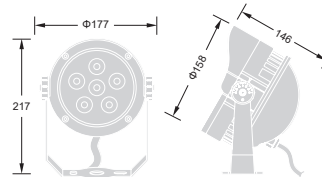

## Garden Light

Item Code	551360	551312	551318
Wattage	6W	12W	18W
Beam Angle	30°	30°	30°
Colour Temp.	3000K	3000K	3000K
LED lm	466lm	899lm	1641lm
Dim.(mm)	Φ105 x 130	Φ151 x 193	Φ177 x 217

\* Specify for other colour temperatures.  
 \* Specify for spike size.

**Features:**

Round 6W, 12W and 18W LED adjustable flood light.  
 Symmetric distribution allows using this fixture in various applications.  
 High grade cast aluminium in silver or black powder coated paint finish.  
 30° beam angle for bright band of light.  
 4mm tempered safety glass diffuser with powder coated aluminium bracket.  
 Available in two spike sizes.  
 Optional specially designed cowl for