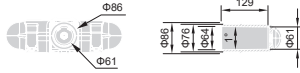

Atlantis

Street Light

Features:

Innovative and sustainable LED road light using the most advanced LED technology.

Replacing all existing HID street lanterns to reduce CO₂ emissions, provide energy savings and no maintenance.

IP66 rated.

Sleek seamless with no visible screws makes this fixture smart solution for all type of roads and highways.

50,000 hours long life, virtually no maintenance and much lower power