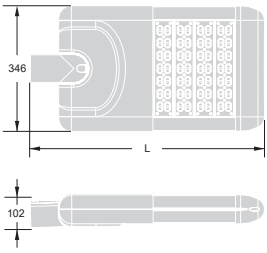

consumption provides huge cost saving for longer periods.

Built-in chimney effect heat dissipation structure with self cleaning function.

High resolution specially designed optically controlled lenses with each LED source to precisely control the light output.

Supplied in 5000K cool white as standard, other colour temperatures available on request.

Dimming and photocell options available for extended energy savings.

Overall uniformity and longitudinal uniformity makes Atlantis the best choice of designers and authorities.

Fully adjustable beam angles for orientation and tilt to best suit the design.

Suitable for various arm bracket combinations.

Equipped with adjustable side bracket as standard.

Atlantis to replace 150W HID, 250W HID, 400W HID and 600W HID conventional street lanterns.

Applications:

All types of Road Surfaces, Single, Double Carriage Roads, Highways, Pathways, Car Parkings and Amenity Lighting.

Materials/Finish:

High quality die cast aluminium alloy body with corrosion resistance powder coated paint finish to RAL 9006. Other colours available on request, IP66 rated sealed LED modules with extruded aluminium heat sink.