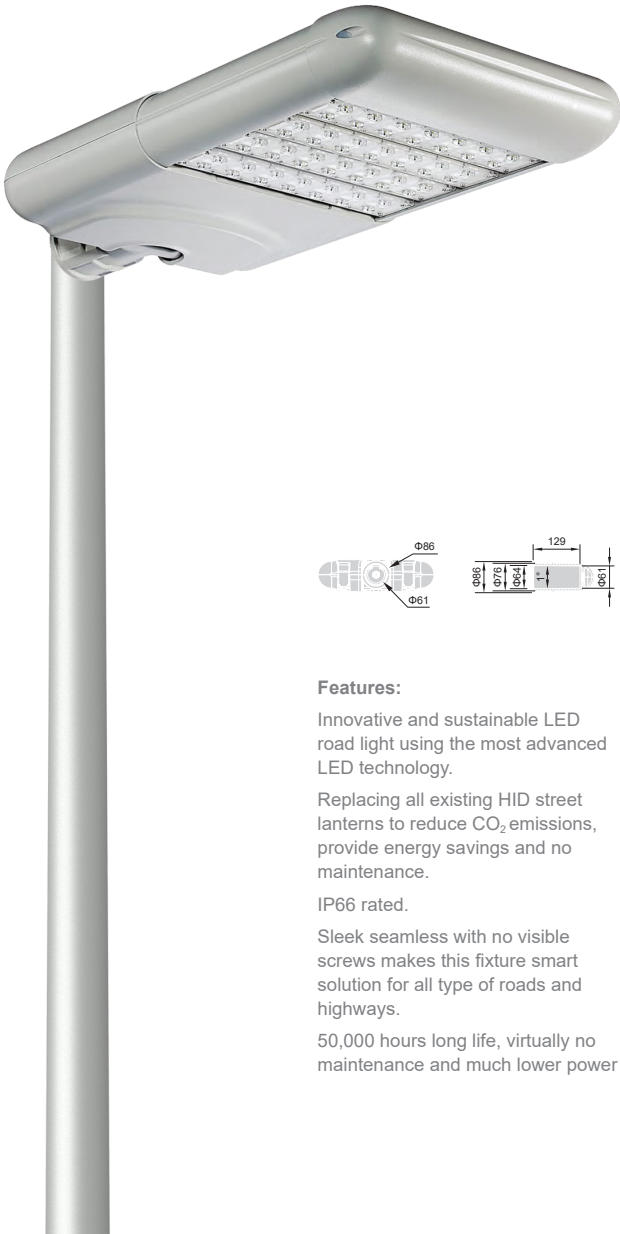

## Street Light

**Features:**

Innovative and sustainable LED road light using the most advanced LED technology.

Replacing all existing HID street lanterns to reduce CO<sub>2</sub> emissions, provide energy savings and no maintenance.

Supplied in 5000K cool white as standard, other colour temperatures available on request.

Dimming and photocell options available for extended energy savings.

Overall uniformity and longitudinal uniformity makes Atlantis the best choice of designers and authorities.