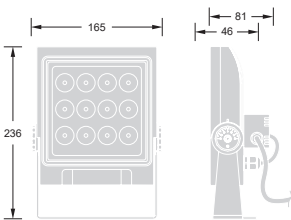

# Beacon Flood Light

Item Code	550324	550624
Wattage	24W	24W
Beam Angle	20°	30°
Colour Temp.	3000K	RGB
LED lm	1400lm	703lm
Dim.(mm)	165 x 236	165 x 236

\* Specify for other colour temperatures.

### Materials/Finish:

Body in high grade cast aluminium powder coated paint, 316 stainless steel screws, IP65 rated 7mm tempered safety glass with mounting base.

### Features:

Rigid IP65 rectangular style 24W single colour or RGB LED flood light.

Available in various lamp colours, white, warm white, red, green, blue and RGB.

Multi LEDs colours allow designers to make use of various light output colours to suit the application.

Stainless steel screws with fully adjustable cast aluminium body and bracket.

Choice of grey or black body colour.

7mm tempered safety glass with mounting base.

Loop in / out cables and glands as option.