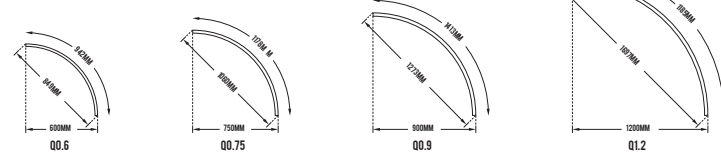

**Full-Circle Ring**

Comprised of 4 joined arcs; 1 mounting point per arc.  
With Standard Suspended or Surface Hardware

D1.2	1200mm Diameter (Nominal)
D1.5	1500 mm Diameter
D1.8	1800 mm Diameter
D2.4	2400 mm Diameter

**Suspended Canopy with Central Axis**

D1.2/CA	1200mm Diameter (Nominal)
D1.5/CA	1500 mm Diameter
D1.8/CA	1800 mm Diameter
D2.4/CA	2400 mm Diameter

**Configured Quadrant Arcs**

Mounting points vary. Consult factory. Drawing required.

Indicate quantity after slash, ex: CA39/7  
CQ0.6/-- 600mm Radius  
CQ0.75/-- 750 mm Radius  
CQ0.9/-- 900 mm Radius  
CQ1.2/-- 1200 mm Radius

**Standalone Quadrant Arcs**

3 Mounting points per arc.

Q0.6/--	600mm Radius
Q0.75/--	750 mm Radius
Q0.9/--	900 mm Radius
Q1.2/--	1200 mm Radius

**Configurations**

Shown with full-circle diameters

**Quadrant Arcs**

Shown with radius and arch chord lengths

**Serpentine shapes**

**Stadium ovals & rounded rectangles**

**Recessed bracket**