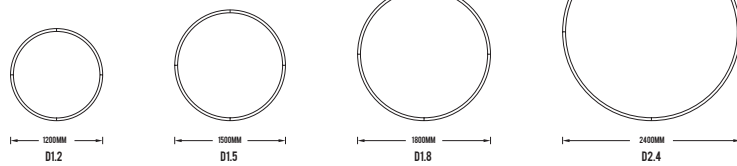

**Full-Circle Ring**

Comprised of 4 joined arcs; 1 mounting point per arc.  
With Standard Suspended or Surface Hardware

D1.2	1200mm Diameter (Nominal)
D1.5	1500 mm Diameter
D1.8	1800 mm Diameter
D2.4	2400 mm Diameter

**Suspended Canopy with Central Axis**

D1.2/CA	1200mm Diameter (Nominal)
D1.5/CA	1500 mm Diameter
D1.8/CA	1800 mm Diameter
D2.4/CA	2400 mm Diameter

**Configured Quadrant Arcs**

Mounting points vary. Consult factory. Drawing required.

Indicate quantity after slash, ex: CA39/7  
CQ0.6/-- 600mm Radius  
CQ0.75/-- 750 mm Radius  
CQ0.9/-- 900 mm Radius  
CQ1.2/-- 1200 mm Radius

**Standalone Quadrant Arcs**

3 Mounting points per arc.

Q0.6/--	600mm Radius
Q0.75/--	750 mm Radius
Q0.9/--	900 mm Radius
Q1.2/--	1200 mm Radius

**Configurations**

Shown with full-circle diameters

**Quadrant Arcs**

Shown with radius and arch chord lengths

**Serpentine shapes**

**Stadium ovals & rounded rectangles**

**Recessed bracket**