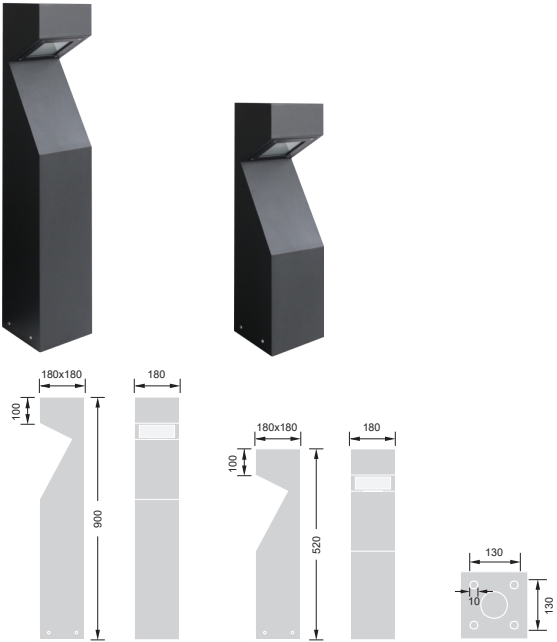

Camelus I Bollard

Item Code	995430	996445
Wattage	30W	45W
Beam Angle	30°	30°
Colour Temp.	4000K	4000K
LED lm	2800lm	4300lm
Dim.(mm)	180 x 520	180 x 900

* Specify for other colour temperatures.

Materials/Finish:

Extruded aluminium and die-cast aluminium housing with high corrosion resistance.

Features:

- Robust 30W and 45W LED bollard light.
- Unique shape direct/indirect bollard light to enhance the ambience of pathways and gardens.
- 3mm thickness tempered glass.
- Standard stainless steel fastness part.
- High purity aluminium heat sink conduction piece available in two different heights.
- Fire-resistant silicon seal gasket.

- No light loss, zero upward lighting avoiding light pollution.
- Fixture supplied with flange base as standard, anchor bolts kit optional.
- 4000K colour temperature as standard.
- Available colours 3000K, 4000K, 5000K and 6000K optional.
- No IR, No Mercury.
- 50,000 hours long life, low maintenance.