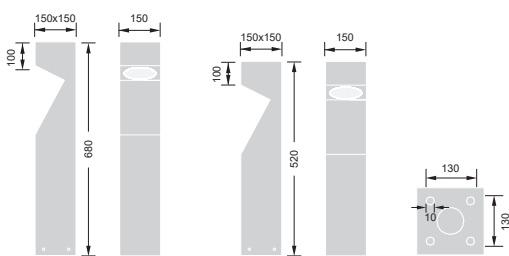

Camelus

Bollard

Item Code	993423	994423
Wattage	23W	23W
Beam Angle	30°	30°
Colour Temp.	4000K	4000K
LED lm	1710lm	1845lm
Dim.(mm)	150 x 520	150 x 680

* Specify for other colour temperatures.

Features:

- Robust 23W LED bollard light.
- Unique shape direct/indirect bollard light to enhance the ambience of pathways and gardens.
- 3mm thickness tempered glass.
- Standard stainless steel fastness part.
- High purity aluminium heat sink conduction piece available in two different heights.
- Fire-resistant silicon seal gasket.
- No light loss, zero upward lighting avoiding light pollution.