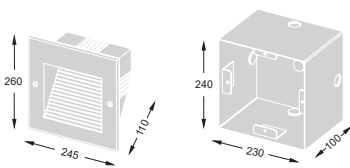

Castle

Recessed / Wall

Item Code	712315	712415
Wattage	15W	15W
Beam Angle	45°	45°
Colour Temp.	3000K	4000K
LED lm	1550lm	1700lm
Dim.(mm)	260 x 110	260 x 110

* Specify for other colour temperatures.

Features:

Square wall recessed LED light with 15W LED.

Protection class IP65 with silicone seal.

IP67 PG-9 PVC cable gland.

45° cut off angle provides optimal illumination without glare.

Indirect light on ribbed reflective surface.