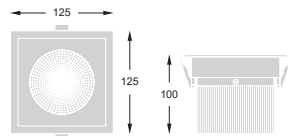

Ceplux SQ Recessed

Item Code	664210	664215	664220	664226
Wattage	10W	15W	20W	26W
Beam Angle	24°/40°	24°/40°	24°/40°	24°/40°
Colour Temp.	4000K	4000K	4000K	4000K
LED lm	731lm	1220lm	1587lm	2135lm
Dim.(mm)	85 x 85	125 x 125	155 x 155	155 x 155

* Specify for other colour temperatures.

70x70mm

110x110mm

140x140mm

Materials/Finish:

Die cast aluminium alloy specially treated non-corrosive body with heat sink fins.

Dimming Options:

Leading and trailing edge mains dimmable.