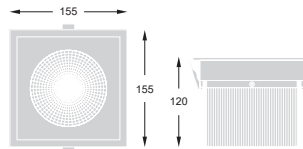

Ceplux SQ Recessed

Item Code	664210	664215	664220	664226
Wattage	10W	15W	20W	26W
Beam Angle	24°/40°	24°/40°	24°/40°	24°/40°
Colour Temp.	4000K	4000K	4000K	4000K
LED lm	731lm	1220lm	1587lm	2135lm
Dim.(mm)	85 x 85	125 x 125	155 x 155	155 x 155

* Specify for other colour temperatures.

70x70mm

110x110mm

140x140mm

Materials/Finish:

Die cast aluminium alloy specially treated non-corrosive body with heat sink fins.

Dimming Options:

Leading and trailing edge mains dimmable.