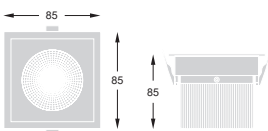

Ceplux SQ Recessed

Item Code	664210	664215	664220	664226
Wattage	10W	15W	20W	26W
Beam Angle	24°/40°	24°/40°	24°/40°	24°/40°
Colour Temp.	4000K	4000K	4000K	4000K
LED lm	731lm	1220lm	1587lm	2135lm
Dim.(mm)	85 x 85	125 x 125	155 x 155	155 x 155

* Specify for other colour temperatures.

70x70mm

110x110mm

140x140mm

Materials/Finish:

Die cast aluminium alloy specially treated non-corrosive body with heat sink fins.

Dimming Options:

Leading and trailing edge mains dimmable.