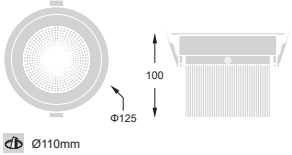

Ceplux Recessed

Item Code	664110	664115	664120	664126
Wattage	10W	15W	20W	26W
Beam Angle	24°/40°	24°/40°	24°/40°	24°/40°
Colour Temp.	4000K	4000K	4000K	4000K
LED lm	731lm	1220lm	1587lm	2135lm
Dim.(mm)	Φ85 x 85	Φ125 x 100	Φ155 x 120	Φ155 x 120

* Specify for other colour temperatures.

Features:

- Recessed circular LED Down Light.
- Die cast aluminium luminaire housing and heat sink.
- Specially designed heat sink for better heat management.
- High purity aluminum reflector.
- Choice of 24° and 40° beam angles.
- Frosted lens as an option, no glare and wide uniform distribution.
- New generation of COB LEDs with higher efficiency DLOR.
- Colour rendering index: Ra85.