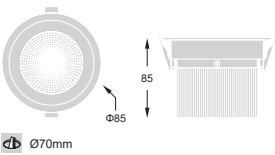

Ceplux Recessed

Item Code	664110	664115	664120	664126
Wattage	10W	15W	20W	26W
Beam Angle	24°/40°	24°/40°	24°/40°	24°/40°
Colour Temp.	4000K	4000K	4000K	4000K
LED lm	731lm	1220lm	1587lm	2135lm
Dim.(mm)	Φ85 x 85	Φ125 x 100	Φ155 x 120	Φ155 x 120

* Specify for other colour temperatures.

Features:

- Recessed circular LED Down Light.
- Die cast aluminium luminaire housing and heat sink.
- Specially designed heat sink for better heat management.
- High purity aluminum reflector.
- Choice of 24° and 40° beam angles.
- Frosted lens as an option, no glare and wide uniform distribution.
- New generation of COB LEDs with higher efficiency DLOR.
- Colour rendering index: Ra85.