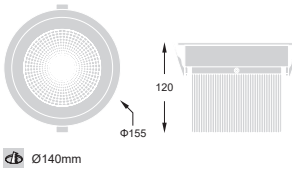

Applications:

- Courtyards, Atriums, Hotels, Corridors, Shopping Malls, Educational Facilities, Restaurants, Healthcare, Domestic and Commercial Applications.

Materials/Finish:

Die cast aluminium alloy specially treated non-corrosive body with heat sink fins.

Dimming Options:

Leading and trailing edge mains dimmable.
DSI & DALI dimming.
1~10 V dimming.