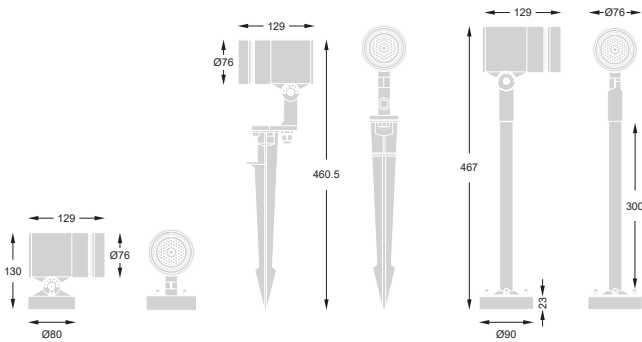

# Combi

Landscape /  
Facade

Item Code	**551380	**551410
Wattage	8W	10W
Beam Angle	25°	30°
Colour Temp.	3000K	3000K
LED lm	761lm	840lm
Dim.(mm)	Ø76 x 129	Ø76 x 129

\* Specify for other colour temperatures.

\*\* Specify for base, spike or rod.

### Features:

Cylindrical circular 8W and 10W LED adjustable mini garden light.

Choice of base plate or spike mounting arrangement.

Optional long arm brackets.

Symmetric distribution allows using this fixture in various applications.

High grade cast aluminium in silver, black or copper powder coated paint finish.

25° and 30° beam angle for bright band of light.

90° adjustable head positions with

Allen key setting.

4mm tempered safety glass, mounting base as fixed or spike.