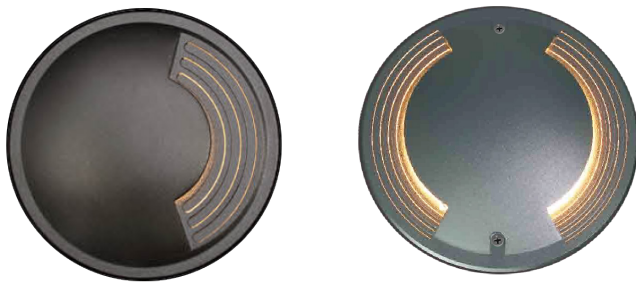

Coral Recessed

Item Code	553103	553203
Wattage	3W	3W
Beam Angle	Single	Twin
Colour Temp.	3000K	3000K
LED lm	77lm	77lm
Dim.(mm)	Φ110.5 x 70	Φ110.5 x 70

* Specify for other colour temperatures.

Features:

Stylish mini single or double apertures in-ground 3W LED light fixture.

Compact IP67 protection against harsh environment.

316 Stainless steel circular trim for longevity.

Available in various colours as options of white, Red, Green and Blue, allows the designer to make use of various colours to suit the application.

Specially designed base housing for ease of installation.

Loop in loop out rubber cables and glands are available as optional kit for ease of installation.

3000K colour temperature as standard.

Available colours 2000K, 4000K and 6000K optional.

Triac, 1-10V and Dali dimming available upon request.

50,000 hours long life, low maintenance.

Load bearing capacity upto 2000kg.

IP67 copper and nickle coated cable gland.

Applications:

Pathways, Entrances, Ramps, Interior/Exterior Accent Lighting, Lobbies, Foyers and Driveways.