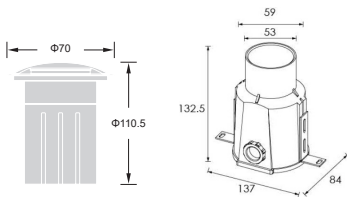

Coral Recessed

Item Code	553103	553203
Wattage	3W	3W
Beam Angle	Single	Twin
Colour Temp.	3000K	3000K
LED lm	77lm	77lm
Dim.(mm)	Φ110.5 x 70	Φ110.5 x 70

* Specify for other colour temperatures.

Features:

Stylish mini single or double apertures in-ground 3W LED light fixture.

Compact IP67 protection against harsh environment.

316 Stainless steel circular trim for longevity.

Available in various colours as options of white, Red, Green and Blue, allows the designer to make use of various colours to suit the application.