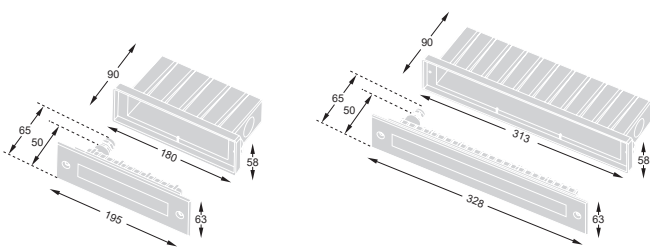

# Flick I

Recessed / Wall

Item Code	550460	550412
Wattage	6W	12W
Beam Angle	45°	45°
Colour Temp.	4000K	4000K
LED lm	400lm	875lm
Dim.(mm)	195 x 90	330 x 90

\* Specify for other colour temperatures.  
 \* Specify for symmetric lens.

**Features:**

- Robust rectangular wall recessed LED light with options of 6W and 12W LED.
- Protection class IP65 with silicone seal.
- IP67 PG-9 PVC cable gland.
- 8mm thick tempered high-resolution glass diffuser.
- Choice of clear or frosted glass.
- 316 high grade stainless steel bezel for longevity and can withstand harsh weather conditions.
- 45° cut off angle provides optimal