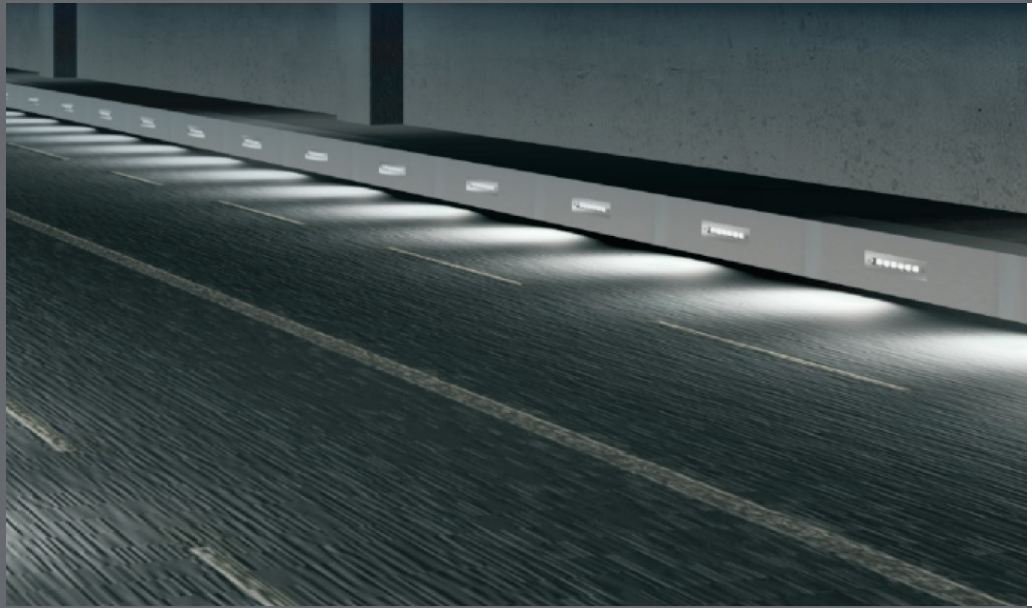

# Flick I

Recessed / Wall

Item Code	550460	550412
Wattage	6W	12W
Beam Angle	45°	45°
Colour Temp.	4000K	4000K
LED lm	400lm	875lm
Dim.(mm)	195 x 90	330 x 90

\* Specify for other colour temperatures.  
 \* Specify for symmetric lens.

**Features:**

- Robust rectangular wall recessed LED light with options of 6W and 12W LED.
- Protection class IP65 with silicone seal.
- IP67 PG-9 PVC cable gland.
- 8mm thick tempered high-resolution glass diffuser.
- Choice of clear or frosted glass.
- 316 high grade stainless steel bezel for longevity and can withstand harsh weather conditions.
- 45° cut off angle provides optimal

- illumination without glare.
- Specially designed lenses create symmetric and asymmetric throw of light to suite the application.
- 4000K colour temperature as standard.
- Asymmetric as standard.
- Available colours 3000K, 4000K, 5000K and 6000K optional.
- Also available with integral driver 240V or remote driver for 24V DC version.
- No IR, No Mercury.

50,000 hours long life, low maintenance.

**Applications:**

- Stairs, Steps, Exterior Facade Walls, Building Vicinity, Walkways and Ramps.

**Materials/Finish:**

Die cast aluminium alloy solid metal base, 316 stainless steel trim in rectangular shape, complete with 8mm thick tempered glass.