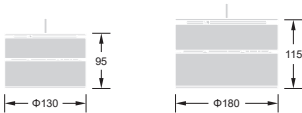

Foxy Surface

Item Code	770416	770425
Wattage	16W	25W
Beam Angle	90°	90°
Colour Temp.	4000K	4000K
LED lm	1280lm	2000lm
Dim.(mm)	Φ130 x 95	Φ180 x 115

* Specify for other colour temperatures.

Materials/Finish:

Multiple variants of different wattages and sizes.

16W (130mm dia)

25W (180mm dia)

4000K colour temperature as standard.

Available colours 3000K, 4000K, 5000K and 6000K optional.

No IR, No Mercury.

50,000 hours long life, low maintenance.