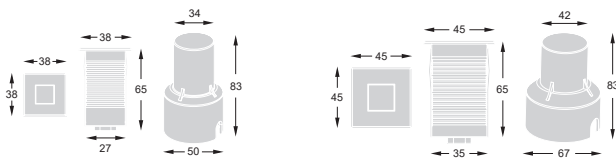

Iceni I Inground

Item Code	560410	561410
Wattage	1W	1W
Beam Angle	Symmetric	Asymmetric
Colour Temp.	4000K	4000K
LED lm	11lm	11lm
Dim.(mm)	38 x 83	45 x 83

* Specify for other colour temperatures.
* Specify SQ for square trim.

Features:

Round/Square mini recessed inground compact IP67 1W LED upright.

316 stainless steel trim for longevity and can withstand harsh weather conditions.

Tempered 5mm thick frosted glass diffuser.

Available in two sizes of 38mm and 45mm dia.

Static load capacity upto 260kg.

The high intensity of the single power LED in center offers a striking

vivid lighting effect.

LED colour output in single or multi colour red, green, blue and white.

Specially designed mounting sleeve and various optional feed cables, glands providing total flexibility and ease at site during installation.