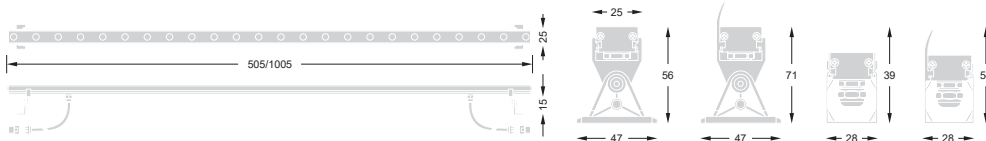

Mag Wall Washer

Item Code	552460	552412
Wattage	6W	12W
Beam Angle	50°	50°
Colour Temp.	4000K	4000K
LED lm	580lm	1160lm
Dim.(mm)	25 x 505	25 x 1005

* Specify for other colour temperatures and RGB.

Features:

Adjustable wall washer 6W and 12W LED fixture.
 IP66 rated for outdoor applications.
 Linear length throws bright band of light to illuminate the surfaces without dark patches.
 Symmetric or asymmetric lens option allows using this fixture in various applications for controlled light projection.
 Compact profile makes it invisible in building facades.
 2mm tempered safety glass clear

or frosted, mounting base with adjustable PVC bracket or fixed stainless steel bracket.
 Cable Gland: IP-68 PG-7 Copper.
 Available in 505mm and 1005mm lengths.
 Optional angular side metallic cap mounting plate to avoid direct visual glare.
 The RGBW colour mix option enables complete flexibility with almost any colour in the spectrum is achievable.
 4000K colour temperature as standard.