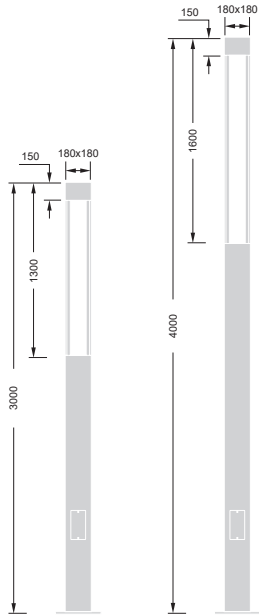

Manly Square

Item Code	346439	347439
Wattage	39W	39W
Beam Angle	360°	360°
Colour Temp.	4000K	4000K
LED lm	4600lm	4600lm
Dim.(mm)	180 x 3000	180 x 4000

* Specify for other colour temperatures and pole height.

50,000 hours long life, low maintenance.

Applications:

Gardens, Pathways, Walkways, Landscapes, Approach Light, Entrances, Amenity and Car Park Lighting.

Features:

- Amenity 39W LED pole light.
- Architecturally designed with square head frame with open middle section to create aesthetically appealing design.
- Reflector ensuring indirect light distribution at 360°.
- Ingress protection IP65.
- Stainless steel fasteners and fixing screws.
- 4mm thick tempered glass, fire resistant silicone gasket.
- High purity extruded aluminium

body.

- Available in two lengths 3000mm and 4000mm.
- No light loss, zero upward lighting avoiding light pollution.
- Easy to install with flange base.
- Fixture supplied with flange base as standard, anchor bolts kit optional.
- 4000K colour temperature as standard.
- Available colours 3000K, 4000K, 5000K and 6000K optional.
- No IR, No Mercury.

Materials/Finish:

Extruded aluminium body, die cast aluminium head frame with embedded heat sink, 4mm thick tempered glass, fire resistant silicone gasket.