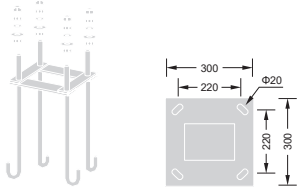

Manly Square

Item Code	346439	347439
Wattage	39W	39W
Beam Angle	360°	360°
Colour Temp.	4000K	4000K
LED lm	4600lm	4600lm
Dim.(mm)	180 x 3000	180 x 4000

* Specify for other colour temperatures and pole height.

50,000 hours long life, low maintenance.

Applications:

Gardens, Pathways, Walkways, Landscapes, Approach Light, Entrances, Amenity and Car Park Lighting.

Features:

- Amenity 39W LED pole light.
- Architecturally designed with square head frame with open middle section to create aesthetically appealing design.
- Reflector ensuring indirect light distribution at 360°.
- Ingress protection IP65.
- Stainless steel fasteners and fixing screws.
- 4mm thick tempered glass, fire resistant silicone gasket.
- High purity extruded aluminium

body.

- Available in two lengths 3000mm and 4000mm.
- No light loss, zero upward lighting avoiding light pollution.
- Easy to install with flange base.
- Fixture supplied with flange base as standard, anchor bolts kit optional.
- 4000K colour temperature as standard.
- Available colours 3000K, 4000K, 5000K and 6000K optional.
- No IR, No Mercury.

Materials/Finish:

Extruded aluminium body, die cast aluminium head frame with embedded heat sink, 4mm thick tempered glass, fire resistant silicone gasket.