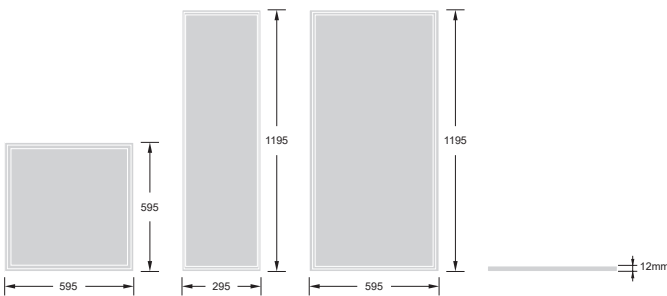

Mellow Recessed

Features:

- Recessed ultra slim LED panel fixture with edge lit technology.
- Highly uniform non-glare frosted diffuser for high output technology with large visible area.
- Laser printed PMMA light guide with 95% reflective film.
- Ideal replacement to meet today's energy saving requirements and mandatory regulations by various authorities.
- Highly bright uniform light output. 60% energy saving.

*Standard product suitable for exposed "T" grid ceilings, specify for other ceiling types at ordering.

	CRI 85	Ta 40°C	V 240	IP 40		
--	-----------	------------	----------	----------	--	--

Item Code	225042	225142	225065
Wattage	42W	42W	65W
Beam Angle	112°	112°	112°
Colour Temp.	5000K	5000K	5000K
LED lm	3600lm	3600lm	5550lm
Dim.(mm)	595 x 595	295 x 1195	595 x 1195