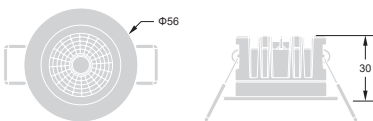

# Mitco I

Fixed

Ø50mm

Item Code	664306	664406
Wattage	6W	6W
Beam Angle	20°	40°
Colour Temp.	3000K	4000K
LED lm	411lm	444lm
Dim.(mm)	Φ56 x 30	Φ56 x 30

\* Specify for other colour temperatures.

### Features:

- Recessed down light with low depth profile.
- Suitable for low depth ceilings.
- IP65 rated suitable for wet locations.
- High purity aluminum reflector, available with narrow 20° or medium 40° beam angle.
- Die cast aluminium housing and heat sink.
- Specially designed heat sink for better heat management.
- Sealed aperture and integral gasket prevent dust and water.