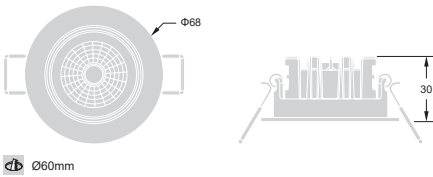

# Mitco I

Fixed

Ø50mm

Item Code	664306	664406
Wattage	6W	6W
Beam Angle	20°	40°
Colour Temp.	3000K	4000K
LED lm	411lm	444lm
Dim.(mm)	Φ56 x 30	Φ56 x 30

\* Specify for other colour temperatures.

### Features:

- Recessed down light with low depth profile.
- Suitable for low depth ceilings.
- IP65 rated suitable for wet locations.
- High purity aluminum reflector, available with narrow 20° or medium 40° beam angle.
- Die cast aluminium housing and heat sink.
- Specially designed heat sink for better heat management.
- Sealed aperture and integral gasket prevent dust and water.

## Adjustable

Item Code	665306	665406
Wattage	6W	6W
Beam Angle	20°	40°
Colour Temp.	3000K	4000K
LED lm	411lm	444lm
Dim.(mm)	Φ68 x 30	Φ68 x 30

\* Specify for other colour temperatures.