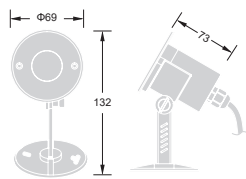

## Adjustable Under Water

Item Code	660430
Wattage	3W
Beam Angle	30°
Colour Temp.	4000K
LED lm	174lm
Dim.(mm)	Ø69 x 132

\* Specify for other colour temperatures.

Stem base in SS steel with swivel light head.

Option of SS cowl for controlled beam.

Step tempered 7mm thick glass diffuser.

4000K colour temperature as

standard.

Available colours 3000K, 4000K, 5000K and 6000K optional.