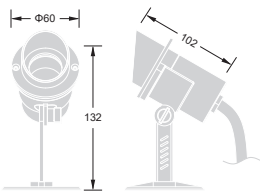

## Adjustable Under Water

Item Code	660430
Wattage	3W
Beam Angle	30°
Colour Temp.	4000K
LED lm	174lm
Dim.(mm)	Ø69 x 132

\* Specify for other colour temperatures.

Stem base in SS steel with swivel light head.

Option of SS cowl for controlled beam.

Step tempered 7mm thick glass diffuser.

4000K colour temperature as

standard.

Available colours 3000K, 4000K, 5000K and 6000K optional.