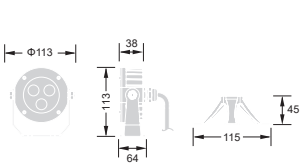

Nik II

Adjustable Under Water

	IK 06	CRI 80	Ta 40°C	V 24DC	IP 68		
--	-------	--------	---------	--------	-------	--	--

Item Code	660460	660412	660424
Wattage	6W	12W	24W
Beam Angle	15°	15°	15°
Colour Temp.	4000K	4000K	4000K
LED lm	321lm	600lm	1219lm
Dim.(mm)	Ø113 x 113	Ø153 x 163	Ø180 x 199

* Specify for other colour temperatures.

Features:

Surface round adjustable under water LED projectors in stainless steel for 6W, 12W and 24W LED floods.

316 stainless steel trim and body for longevity and can withstand high humidity, acid, alkali site with harsh weather conditions.

Tripode SS base for fixed bolted installation.

Adjustable round head with option of pre-set angled head frame.

Tempered 5mm thick glass diffuser.

Cable Gland: IP-68 PG-11 Copper with Nickel coated.

4000K colour temperature as standard.

Materials/Finish:

Body and trim 316 stainless steel, tempered 5mm thick glass diffuser.