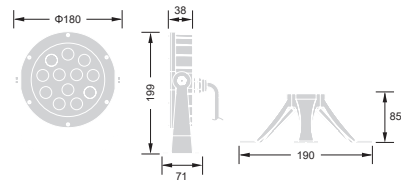

Nik II

Adjustable Under Water

	IK 06	CRI 80	Ta 40°C	V 24DC	IP 68		
--	-------	--------	---------	--------	-------	--	--

Item Code	660460	660412	660424
Wattage	6W	12W	24W
Beam Angle	15°	15°	15°
Colour Temp.	4000K	4000K	4000K
LED lm	321lm	600lm	1219lm
Dim.(mm)	Ø113 x 113	Ø153 x 163	Ø180 x 199

* Specify for other colour temperatures.

Features:

Surface round adjustable under water LED projectors in stainless steel for 6W, 12W and 24W LED floods.

316 stainless steel trim and body for longevity and can withstand high humidity, acid, alkali site with harsh weather conditions.

Tripode SS base for fixed bolted installation.

Adjustable round head with option of pre-set angled head frame.

Tempered 5mm thick glass diffuser.

Cable Gland: IP-68 PG-11 Copper with Nickel coated.

4000K colour temperature as standard.

Materials/Finish:

Body and trim 316 stainless steel, tempered 5mm thick glass diffuser.