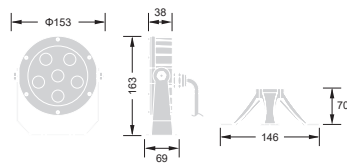

Nik II

Adjustable Under Water

	IK 06	CRI 80	Ta 40°C	V 24DC	IP 68		
--	-------	--------	---------	--------	-------	--	--

Item Code	660460	660412	660424
Wattage	6W	12W	24W
Beam Angle	15°	15°	15°
Colour Temp.	4000K	4000K	4000K
LED lm	321lm	600lm	1219lm
Dim.(mm)	Ø113 x 113	Ø153 x 163	Ø180 x 199

* Specify for other colour temperatures.

Features:

Surface round adjustable under water LED projectors in stainless steel for 6W, 12W and 24W LED floods.

316 stainless steel trim and body for longevity and can withstand high humidity, acid, alkali site with harsh weather conditions.

Tripode SS base for fixed bolted installation.

Adjustable round head with option of pre-set angled head frame.

Tempered 5mm thick glass diffuser.

Cable Gland: IP-68 PG-11 Copper with Nickel coated.

4000K colour temperature as standard.

Materials/Finish:

Body and trim 316 stainless steel, tempered 5mm thick glass diffuser.