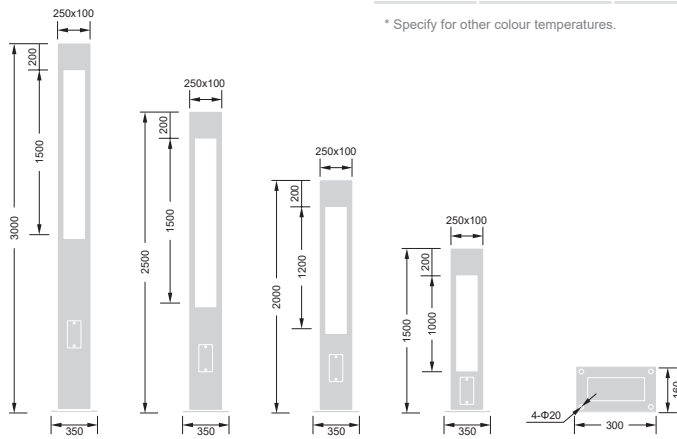

Ponds Amenity

Item Code	446439	447439	448439	449439
Wattage	39W	39W	39W	39W
Beam Angle	120°	120°	120°	120°
Colour Temp.	4000K	4000K	4000K	4000K
LED lm	4600lm	4600lm	4600lm	4600lm
Dim.(mm)	250 x 100 x 1000	250 x 100 x 2000	250 x 100 x 2500	250 x 100 x 3000

* Specify for other colour temperatures.

Features:

- Amenity 39W LED pole light.
- Architecturally designed with slim profile rectangular head frame and body.
- Reflector ensuring indirect light distribution at 120°.
- Stainless steel fasteners and fixing screws.
- 4mm thick tempered glass, fire resistant silicone gasket.
- High purity extruded aluminium body material.
- Available in four lengths 1500mm,

2000mm, 2500mm and 3000mm.

No light loss, zero upward lighting avoiding light pollution.

Easy to install with flange base.

Fixture supplied with flange base as standard, anchor bolts kit optional.

3000K colour temperature as standard.