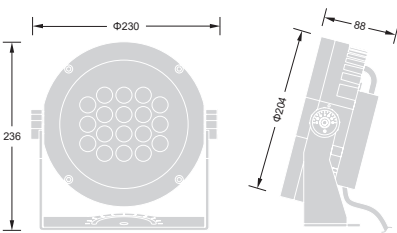

Power Spot Flood Light

□	IK 09	CRI 80	Ta 50°C	V 24DC	IP 65	⚡	CE
---	-------	--------	---------	--------	-------	---	----

Item Code	550336	550636
Wattage	36W	36W
Beam Angle	20°	30°
Colour Temp.	3000K	RGB
LED lm	1950lm	1076lm
Dim.(mm)	Ø230 x 263	Ø230 x 263

* Specify for other colour temperatures.

Materials/Finish:

Body in high grade cast aluminium powder coated paint, 316 stainless steel screws, IP65 rated 5mm tempered safety glass with mounting base.

Features:

Rigid IP65 round style 36W single colour or RGB LED flood light.

Available in various colours, white, warm white, red, green, blue and RGB.

Multi LEDs colours allow designers to make use of various light output colours to suit the application.

Stainless steel screws with fully adjustable cast aluminium body and bracket.

Choice of grey or black body colour.

5mm tempered safety glass with

mounting base.

Loop in / out cables and glands as option.

Swivel mounting base bracket provided as standard.