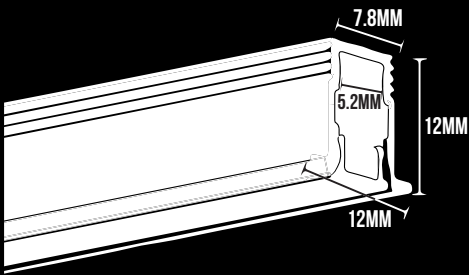

### Features:

- Sleek modern design aluminium profile with 12mm of width.
- Versatile profile suitable for recessed applications.
- Provides continuous, dot-free homogeneous light output.
- Superior quality components for optimum performance.
- Clean-cut magnetic end-caps, no screws.
- Seamless joints with speedy connectors.
- Plug and play system with factory fitted components for quick installation.
- High quality LED modules with CRI85.
- Remote driver.
- Incremental length 50mm.
- Life: 50,000 hours L90/B10.