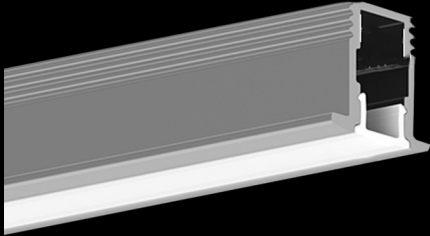

### Features:

- Sleek modern design aluminium profile with 12mm of width.
- Versatile profile suitable for recessed applications.
- Provides continuous, dot-free homogeneous light output.
- Superior quality components for optimum performance.
- Clean-cut magnetic end-caps, no screws.
- Seamless joints with speedy connectors.
- Plug and play system with factory fitted components for quick installation.
- High quality LED modules with CRI85.
- Remote driver.
- Incremental length 50mm.
- Life: 50,000 hours L90/B10.