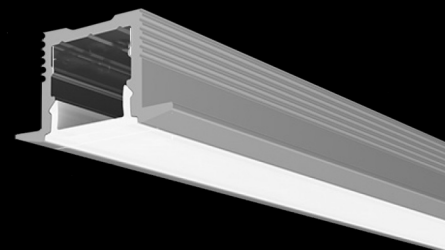

R25

ITEM CODE	WATTAGE	COLOR TEMP	SIZE (MM)	LED IM
250210	10W	2700K	1000 X 25 X 13	680LM/M
250301	10W	3000K	1000 X 25 X 13	750LM/M
250410	10W	4000K	1000 X 25 X 13	800LM/M

Materials

Extruded aluminium profiles with high quality durable UV stabilized diffuser.

Accessories

Features:

Sleek modern design aluminium profile with 25mm of width.

Versatile profile suitable for recessed applications.

Provides continuous, dot-free homogeneous light output.

Superior quality components for optimum performance.

Clean-cut magnetic end-caps, no screws.

Seamless joints with speedy connectors.

Plug and play system with factory fitted components for quick installation.

High quality LED modules with CRI85.

Remote driver.

Incremental length 50mm.

Life: 50,000 hours L90/B10.