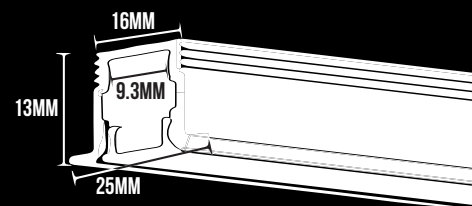

R25

ITEM CODE	WATTAGE	COLOR TEMP	SIZE (MM)	LED IM
250210	10W	2700K	1000 X 25 X 13	680LM/M
250301	10W	3000K	1000 X 25 X 13	750LM/M
250410	10W	4000K	1000 X 25 X 13	800LM/M

Materials

Extruded aluminium profiles with high quality durable UV stabilized diffuser.

Accessories

Features:

Sleek modern design aluminium profile with 25mm of width.

Versatile profile suitable for recessed applications.

Provides continuous, dot-free homogeneous light output.

Superior quality components for optimum performance.

Incremental length 50mm.

Life: 50,000 hours L90/B10.