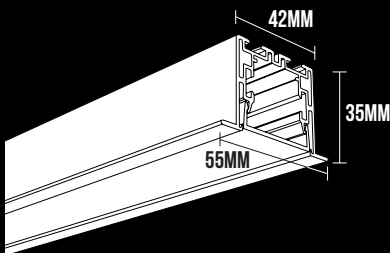

R55

Features:

Sleek modern design aluminium profile with 55mm of width.

Versatile profile suitable for recessed applications.

Provides continuous, dot-free homogeneous light output.

Superior quality components for optimum performance.

Incremental length 50mm.

Life: 50,000 hours L90/B10.

ITEM CODE	WATTAGE	COLOR TEMP	DIM. (MM)	LED IM
551220	20W	2700K	1000 X 55 X 35	1710LM/M
551320	20W	3000K	1000 X 55 X 35	1770LM/M
551420	20W	4000K	1000 X 55 X 35	1820LM/M