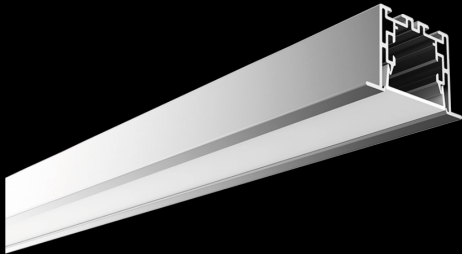

R55

Features:

Sleek modern design aluminium profile with 55mm of width.

Versatile profile suitable for recessed applications.

Provides continuous, dot-free homogeneous light output.

Superior quality components for optimum performance.

Clean-cut magnetic end-caps, no screws.

Seamless joints with speedy connectors.

Plug and play system with factory fitted components for quick installation.

High quality LED modules with CRI85.

Remote driver.

Incremental length 50mm.

Life: 50,000 hours L90/B10.

ITEM CODE	WATTAGE	COLOR TEMP	DIM. (MM)	LED IM
551220	20W	2700K	1000 X 55 X 35	1710LM/M
551320	20W	3000K	1000 X 55 X 35	1770LM/M
551420	20W	4000K	1000 X 55 X 35	1820LM/M

Materials

Extruded aluminium profiles with high quality durable UV stabilized diffuser.

Applications

Offices, hospitality, schools, hospitals, malls, accent lighting, retails, large indoor open areas.

Options