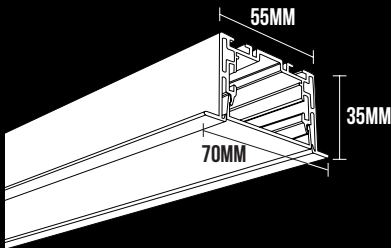

R70

Features:

Sleek modern design aluminium profile with 70mm of width.

Versatile profile suitable for recessed applications.

Provides continuous, dot-free homogeneous light output.

Superior quality components for optimum performance.

Incremental length 50mm.

Life: 50,000 hours L90/B10.

ITEM CODE	WATTAGE	COLOR TEMP	MIN. LMM	LED IM
701225	25W	2700K	1000 X 70 X 35	2240LM/M
701325	25W	3000K	1000 X 70 X 35	2300LM/M
701425	25W	4000K	1000 X 70 X 35	2400LM/M