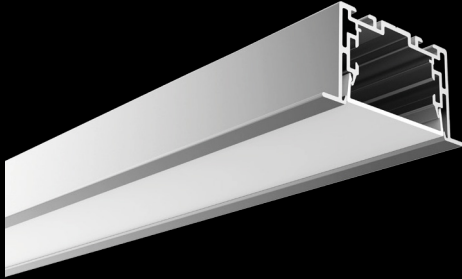

R70

Features:

Sleek modern design aluminium profile with 70mm of width.

Versatile profile suitable for recessed applications.

Provides continuous, dot-free homogeneous light output.

Superior quality components for optimum performance.

Clean-cut magnetic end-caps, no screws.

Seamless joints with speedy connectors.

Plug and play system with factory fitted components for quick installation.

High quality LED modules with CRI85.

Remote driver.

Incremental length 50mm.

Life: 50,000 hours L90/B10.

ITEM CODE	WATTAGE	COLOR TEMP	MIN. LMM	LED IM
701225	25W	2700K	1000 X 70 X 35	2240LM/M
701325	25W	3000K	1000 X 70 X 35	2300LM/M
701425	25W	4000K	1000 X 70 X 35	2400LM/M

Materials

Extruded aluminium profiles with high quality durable UV stabilized diffuser.

Applications

Offices, hospitality, schools, hospitals, malls, accent lighting, retails, large indoor open areas.

Options