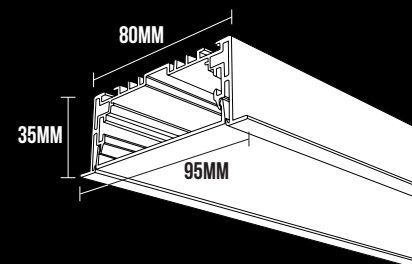

R95

ITEM CODE	WATTAGE	COLOR TEMP	SIZE (MM)	LED IM
952230	30W	2700K	1000 X 95 X 35	2490LM/M
952330	30W	3000K	1000 X 95 X 35	2550LM/M
952430	30W	4000K	1000 X 95 X 35	2600LM/M

Materials

 Extruded aluminium profiles with high quality durable UV stabilized diffuser.

Features:

Sleek modern design aluminium profile with 95mm of width.

Versatile profile suitable for recessed applications.

Provides continuous, dot-free homogeneous light output.

Superior quality components for optimum performance.

Incremental length 50mm.

Life: 50,000 hours L90/B10.