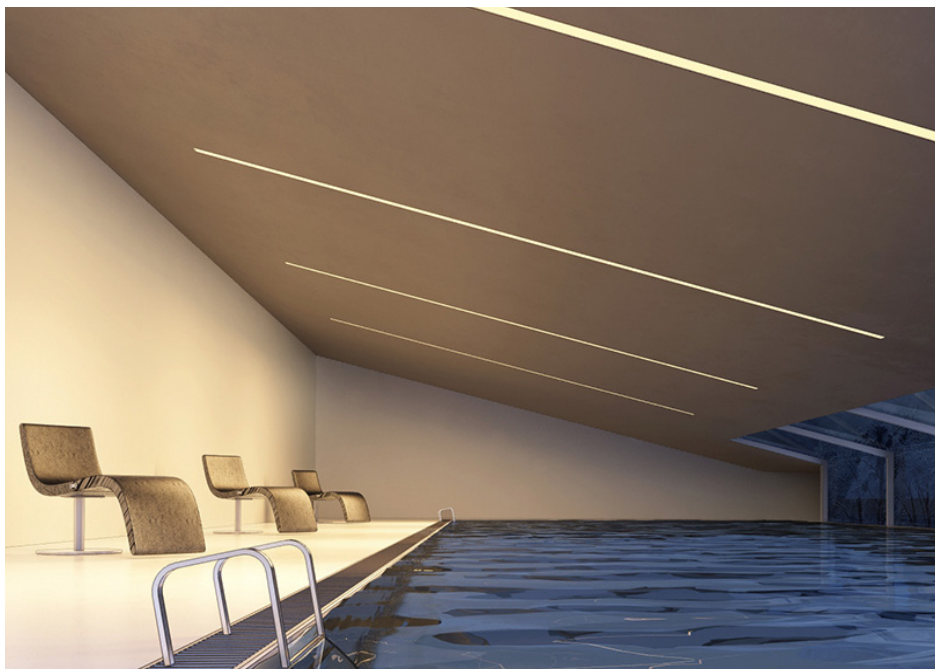

R95

ITEM CODE	WATTAGE	COLOR TEMP	SIZE (MM)	LED IM
952230	30W	2700K	1000 X 95 X 35	2490LM/M
952330	30W	3000K	1000 X 95 X 35	2550LM/M
952430	30W	4000K	1000 X 95 X 35	2600LM/M

Materials

 Extruded aluminium profiles with high quality durable UV stabilized diffuser.

Features:

Sleek modern design aluminium profile with 95mm of width.

Versatile profile suitable for recessed applications.

Provides continuous, dot-free homogeneous light output.

Superior quality components for optimum performance.