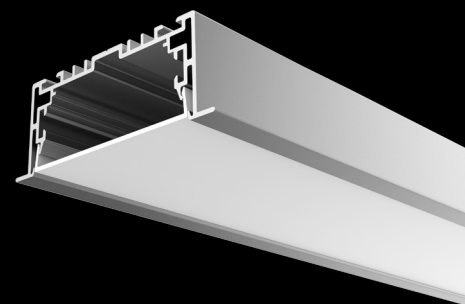

R95

ITEM CODE	WATTAGE	COLOR TEMP	SIZE (MM)	LED IM
952230	30W	2700K	1000 X 95 X 35	2490LM/M
952330	30W	3000K	1000 X 95 X 35	2550LM/M
952430	30W	4000K	1000 X 95 X 35	2600LM/M

Materials

 Extruded aluminium profiles with high quality durable UV stabilized diffuser.

Features:

Sleek modern design aluminium profile with 95mm of width.

Versatile profile suitable for recessed applications.

Provides continuous, dot-free homogeneous light output.

Superior quality components for optimum performance.

Clean-cut magnetic end-caps, no screws.

Seamless joints with speedy connectors.

Plug and play system with factory fitted components for quick installation.

High quality LED modules with CRI85.

Remote driver.

Incremental length 50mm.

Life: 50,000 hours L90/B10.