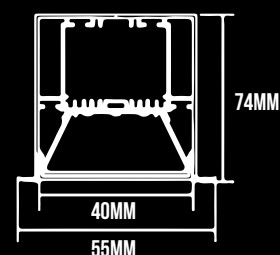

Materials

Extruded aluminium profiles with high quality durable UV stabilized diffuser.

Applications

Offices, hospitality, schools, hospitals, malls, accent lighting, retails, large indoor open areas.

Options

- **Dimming:** DALI and DSI dimming
  1-10V dimming
- **CRI 95+**

- **Color Temperatures :** 2700K, 3000K, 4000K, 5000K and 6000K

- **Individual luminaire or continuous runs**

- **Customised wattages**

- **RGB LED boards**

- **Emergency modules**

- **UGR<19 compliant profile**

- **Bends:**

Features:

Sleek modern design aluminium profile with 55mm of width.

UGR <19 compliant profiles as an option for working environment.

Versatile profile suitable for recessed applications.

Provides continuous, dot-free homogeneous light output.

Superior quality components for optimum performance.

Clean-cut magnetic end-caps, no screws.

Seamless joints with speedy connectors.

Plug and play system with factory fitted components for quick installation.

High quality LED modules with CRI85.

Integral driver.

Incremental length 50mm.

Life: 50,000 hours L90/B10.