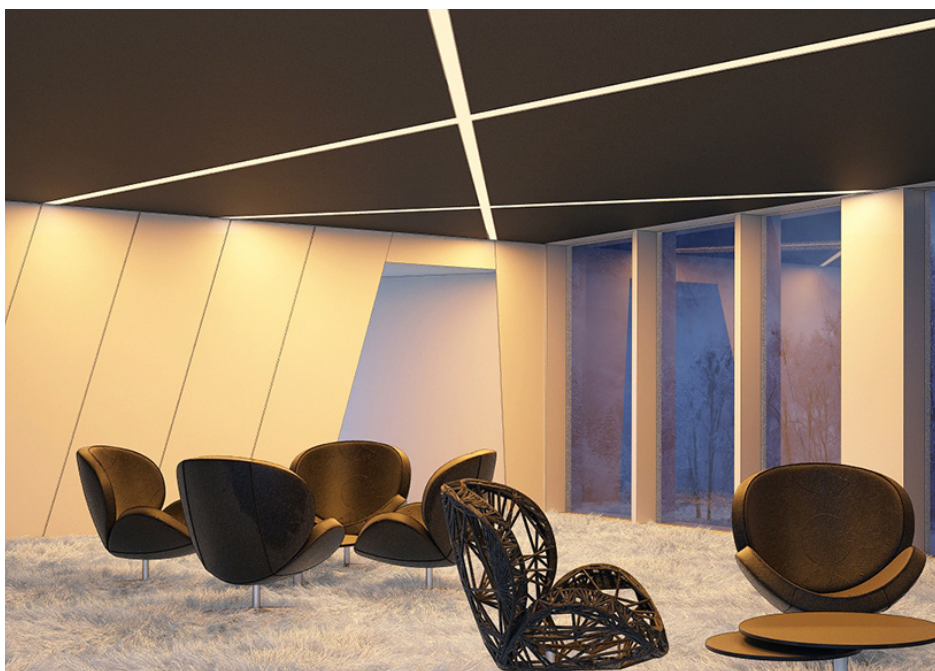

RI55

ITEM CODE	WATTAGE	COLOR TEMP	GRAB (MMD)	LED IM
552220	20W	2700K	1000 X 55 X 74	1710LM/M
552320	20W	3000K	1000 X 55 X 74	1770LM/M
552420	20W	4000K	1000 X 55 X 74	1820LM/M