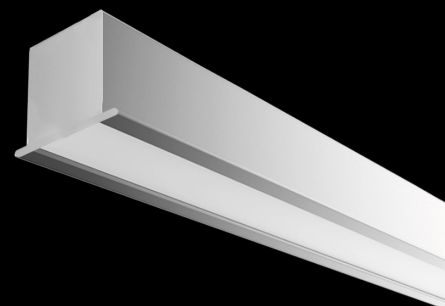

RI55

ITEM CODE	WATTAGE	COLOR TEMP	GRAB (MMD)	LED IM
552220	20W	2700K	1000 X 55 X 74	1710LM/M
552320	20W	3000K	1000 X 55 X 74	1770LM/M
552420	20W	4000K	1000 X 55 X 74	1820LM/M

Materials

Extruded aluminium profiles with high quality durable UV stabilized diffuser.

- **Individual luminaire or continuous runs**

- **Customised wattages**

- **RGB LED boards**

- **Emergency modules**

- **UGR<19 compliant profile**

- **Bends:**

Features:

Sleek modern design aluminium profile with 55mm of width.

UGR <19 compliant profiles as an option for working environment.

Versatile profile suitable for recessed applications.

Provides continuous, dot-free homogeneous light output.

Superior quality components for optimum performance.

Clean-cut magnetic end-caps, no screws.

Seamless joints with speedy connectors.

Plug and play system with factory fitted components for quick installation.

High quality LED modules with CRI85.

Integral driver.