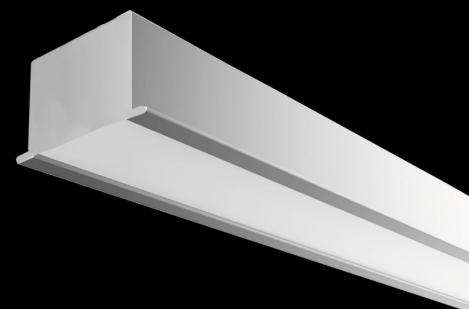

RI70

ITEM CODE	WATTAGE	COLOR TEMP	DIM (MM)	LED IM
702225	25W	2700K	1000 X 70 X 75	2240LM/M
702325	25W	3000K	1000 X 70 X 75	2300LM/M
702425	25W	4000K	1000 X 70 X 75	2400LM/M

Materials

Extruded aluminium profiles with high quality durable UV stabilized diffuser.

Features:

Sleek modern design aluminium profile with 70mm of width.

UGR <19 compliant profiles as an option for working environment.

Versatile profile suitable for recessed applications.

Provides continuous, dot-free homogeneous light output.

Superior quality components for optimum performance.

Clean-cut magnetic end-caps, no screws.

Seamless joints with speedy connectors.

Plug and play system with factory fitted components for quick installation.