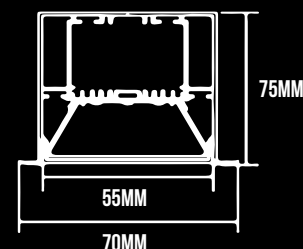

RI70

ITEM CODE	WATTAGE	COLOR TEMP	DIM (MM)	LED IM
702225	25W	2700K	1000 X 70 X 75	2240LM/M
702325	25W	3000K	1000 X 70 X 75	2300LM/M
702425	25W	4000K	1000 X 70 X 75	2400LM/M

Materials

Extruded aluminium profiles with high quality durable UV stabilized diffuser.

Features:

Sleek modern design aluminium profile with 70mm of width.

UGR <19 compliant profiles as an option for working environment.

Versatile profile suitable for recessed applications.

Provides continuous, dot-free homogeneous light output.