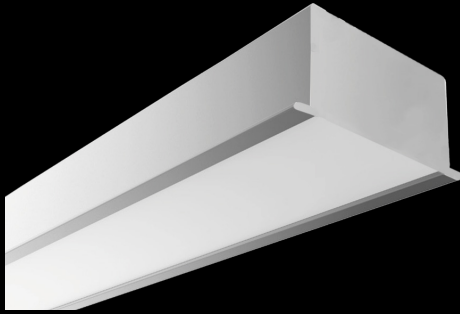

# RI90

ITEM CODE	WATTAGE	COLOR TEMP	MIN LUMEN	LED IM
902230	30W	2700K	1000 X 90 X 76	2490LM/M
902330	30W	3000K	1000 X 90 X 76	2550LM/M
902430	30W	4000K	1000 X 90 X 76	2600LM/M

## Features:

Sleek modern design aluminium profile with 90mm of width.

UGR <19 compliant profiles as an option for working environment.

Versatile profile suitable for recessed applications.

Provides continuous, dot-free homogeneous light output.