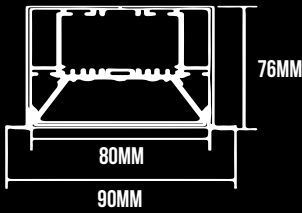

# RI90

ITEM CODE	WATTAGE	COLOR TEMP	MIN LUMEN	LED IM
902230	30W	2700K	1000 X 90 X 76	2490LM/M
902330	30W	3000K	1000 X 90 X 76	2550LM/M
902430	30W	4000K	1000 X 90 X 76	2600LM/M

## Features:

Sleek modern design aluminium profile with 90mm of width.

UGR <19 compliant profiles as an option for working environment.

Versatile profile suitable for recessed applications.

Provides continuous, dot-free homogeneous light output.