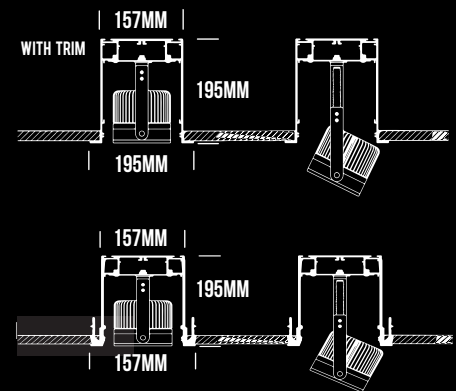

- Yoke rotates 360°
- Head extend 25mm
- Head pivots 180°

## Features:

Unique recessed 195mm profile, retractable spots with trim or trimless options.

Available in 0.5m, 1m, 1.2m, 1.5m, 1.8m, 2.4m lengths.

Two spots for 0.5m and four spots for 1m length.

Standard beam angle 38°.

Extendable pivot up to 25mm.

Adjustable spot heads 180 degree.

Trimless profile for clean ceiling applications.

Life: 50,000 hours L90/B10.