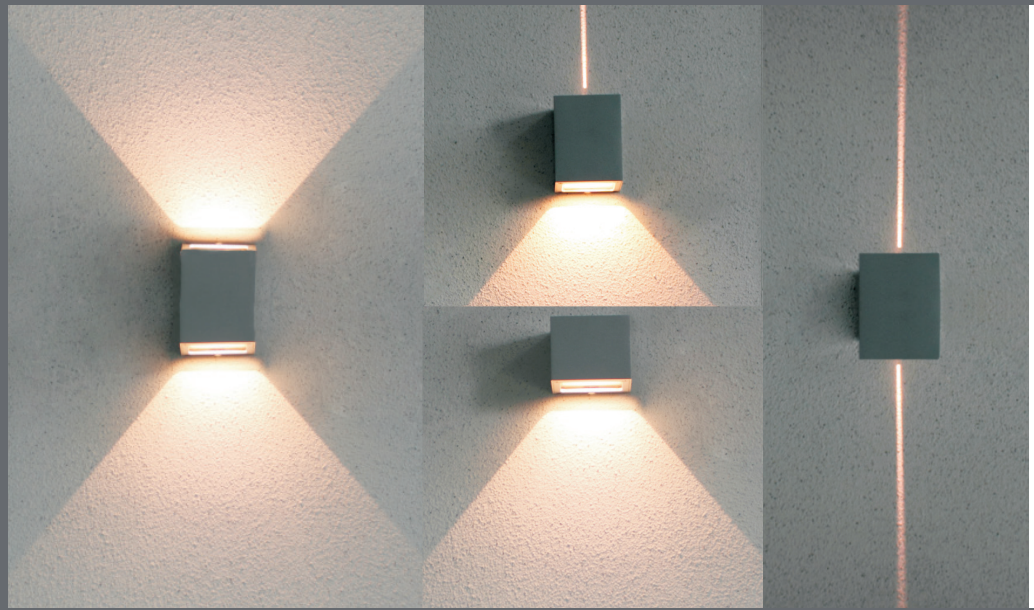

# Rina Wall Light

Item Code	993360	993312
Wattage	2 x 3W	2 x 6W
Beam Angle	25°	25°
Colour Temp.	3000K	3000K
LED lm	310lm	1050lm
Dim.(mm)	100 x 130	100 x 130

\* Specify for other colour temperatures and body finish.

### Materials/Finish:

Body in high grade die cast aluminium powder coated paint, IP65 rated 6mm tempered safety glass with base plate.

### Features:

Surface mounted square LED exterior wall light with single or dual side illumination and various optical lens options.

Die cast aluminium body and base plate.

Choice of various body colours.

Specially designed narrow beam optical accessory for creating slim beam of light on plain exterior surfaces.

6mm tempered safety glass.

Optical reflector efficiency >80%

with COB LED.

3000K colour temperature as standard.