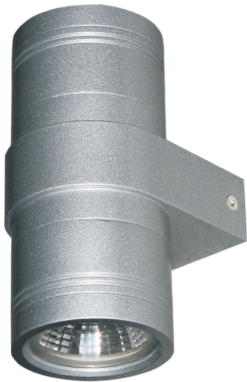

Rome

Up / Down

Item Code	993410	993420
Wattage	1 x 10W	2 x 10W
Beam Angle	30°	30°
Colour Temp.	4000K	4000K
LED lm	720lm	1222lm
Dim.(mm)	76 x 120	76 x 167

* Specify for other colour temperatures.

Materials/Finish:

Body in high grade cast aluminium powder coated paint, 316 stainless steel screws, IP65 rated 6mm tempered safety glass with mounting base.

Features:

Rigid IP65 cylindrical wall light with one side or two side up/down illumination.

Stainless steel screws with die cast aluminium body and bracket.

Choice of various body colours.

6mm tempered safety glass.

Optical reflector efficiency >80% with COB LED.

4000K colour temperature as standard.

Available colours 3000K, 4000K, 5000K and 6000K optional.

No IR, No Mercury.

50,000 hours long life, low maintenance.

Applications:

Ideal to use for Facade Columns, Pillars, Exterior Walls and All Outdoor Applications.