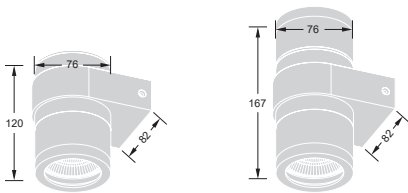

Rome

Up / Down

Item Code	993410	993420
Wattage	1 x 10W	2 x 10W
Beam Angle	30°	30°
Colour Temp.	4000K	4000K
LED lm	720lm	1222lm
Dim.(mm)	76 x 120	76 x 167

* Specify for other colour temperatures.

Materials/Finish:

Body in high grade cast aluminium powder coated paint, 316 stainless steel screws, IP65 rated 6mm tempered safety glass with mounting base.

Features:

Rigid IP65 cylindrical wall light with one side or two side up/down illumination.

Stainless steel screws with die cast aluminium body and bracket.

Choice of various body colours.

6mm tempered safety glass.

Optical reflector efficiency >80% with COB LED.

4000K colour temperature as standard.