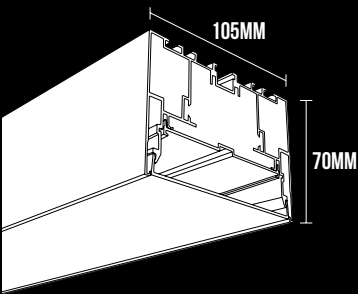

## Features:

Sleek modern design aluminium profile with 105mm of width.

Versatile profile suitable for all applications, i.e. recessed, surface mount and suspended.

Provides continuous, dot-free homogeneous light output.