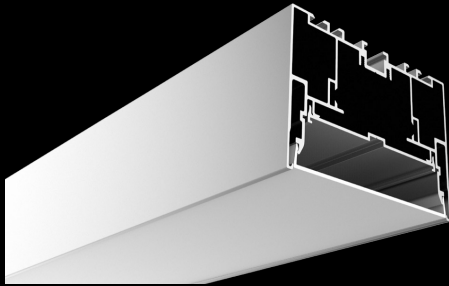

## Features:

Sleek modern design aluminium profile with 105mm of width.

Versatile profile suitable for all applications, i.e. recessed, surface mount and suspended.

Provides continuous, dot-free homogeneous light output.