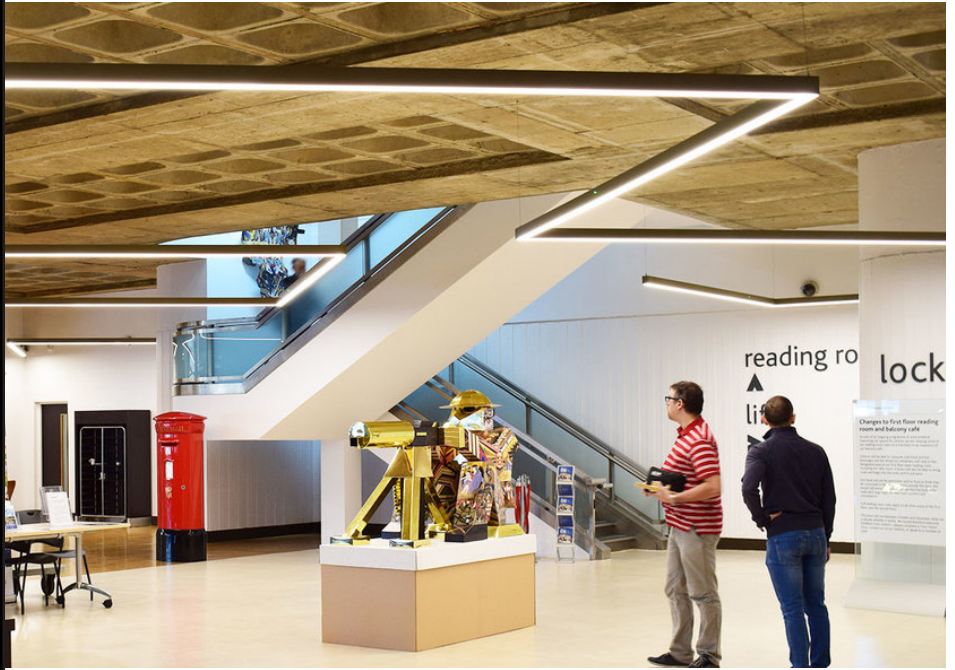

S55

Features:

Sleek modern design aluminium profile with 55mm of width.

Versatile profile suitable for all applications, i.e. recessed, surface mount and suspended.

Choice of up and down profile for direct and indirect lighting.

Provides continuous, dot-free homogeneous light output.

Superior quality components for optimum performance.

Clean-cut magnetic end-caps, no screws.

Seamless joints with speedy connectors.

Plug and play system with factory fitted components for quick installation.