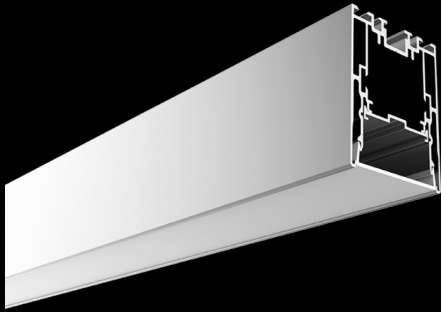

S55

Features:

Sleek modern design aluminium profile with 55mm of width.

Versatile profile suitable for all applications, i.e. recessed, surface mount and suspended.

Choice of up and down profile for direct and indirect lighting.

Provides continuous, dot-free homogeneous light output.

Superior quality components for optimum performance.

Clean-cut magnetic end-caps, no screws.

Seamless joints with speedy connectors.

Plug and play system with factory fitted components for quick installation.