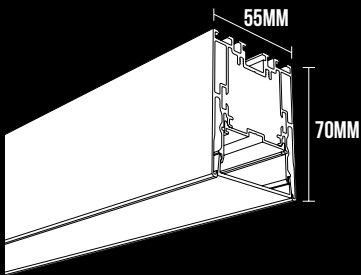

S55

Features:

Sleek modern design aluminium profile with 55mm of width.

Versatile profile suitable for all applications, i.e. recessed, surface mount and suspended.

Choice of up and down profile for direct and indirect lighting.