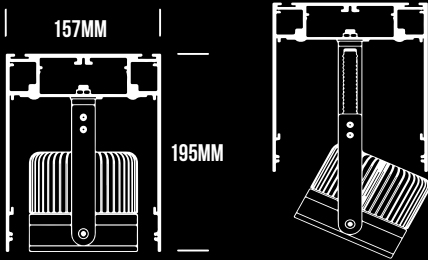

SWS157

Features:

- Versatile suspended or surface mount 157mm profile with retractable spots.
- Available in 0.5m, 1m, 1.2m, 1.5m, 1.8m or 2.4m lengths.
- Two spots for 0.5m and 4 for 1m length.
- Standard beam angle 38°.
- Extendable pivot up to 25mm.
- Adjustable spot heads 180 degree.
- Surface mount brackets for surface installation.
- Suspension cable for suspended application.
- Life: 50,000 hours L90/B10.

ITEM CODE	WATTAGE	COLOR TEMP	MIN LMM	LED LM
1573418	4X18W	3000K	1000X157X159	4X1890LM
1573426	4X26W	3000K	1000X157X159	4X3170LM
1573439	4X39W	3000K	1000X157X159	4X4320LM
1953450	4X50W	3000K	1000X157X159	4X5170LM