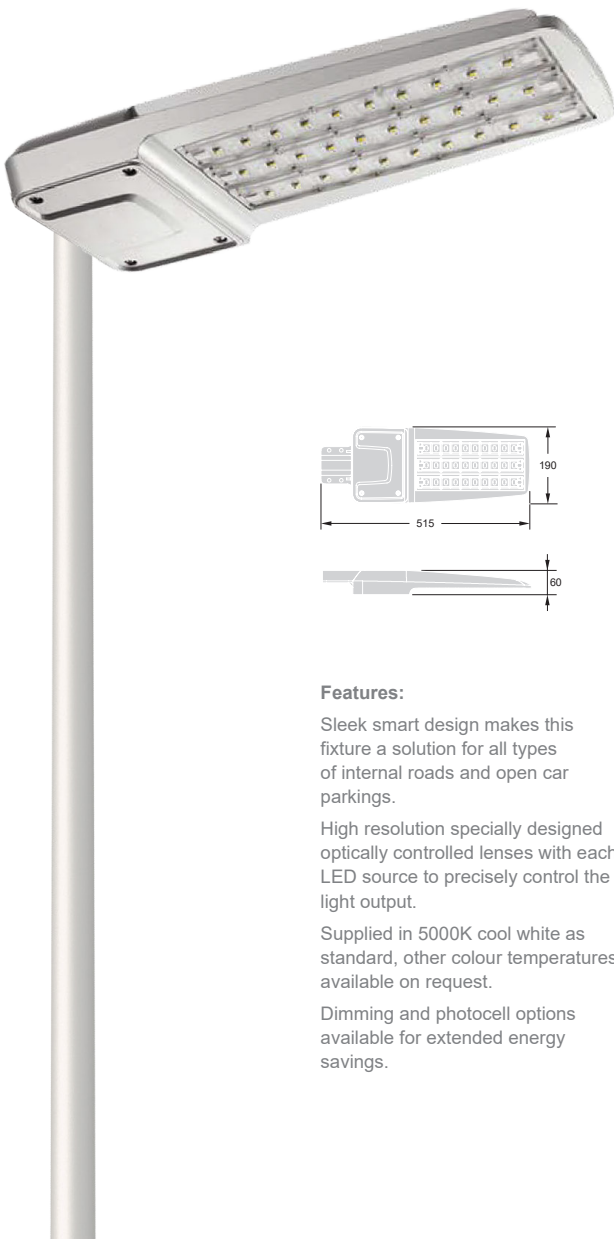

Stretto Parking

Features:

Sleek smart design makes this fixture a solution for all types of internal roads and open car parkings.

High resolution specially designed optically controlled lenses with each LED source to precisely control the light output.

Supplied in 5000K cool white as standard, other colour temperatures available on request.

Dimming and photocell options available for extended energy savings.

Overall uniformity and longitudinal uniformity makes Stretto the best choice of designers and authorities.

Fully adjustable beam angles for orientation and tilt to best suit the design.

Suitable for various arm bracket combinations.

Item Code	775022	775045	775067
Wattage	22W	45W	67W
Beam Angle	A3	A3	A3
Colour Temp.	5000K	5000K	5000K
LED lm	1800lm	3600lm	5400lm
Dim.(mm)	515 x 60	515 x 60	515 x 60