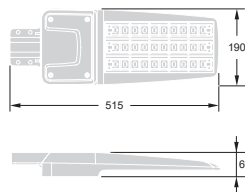

Stretto Parking

Features:

Sleek smart design makes this fixture a solution for all types of internal roads and open car parkings.

High resolution specially designed optically controlled lenses with each LED source to precisely control the light output.

Supplied in 5000K cool white as standard, other colour temperatures available on request.

Dimming and photocell options available for extended energy savings.

Overall uniformity and longitudinal uniformity makes Stretto the best choice of designers and authorities.

Fully adjustable beam angles for orientation and tilt to best suit the design.

Suitable for various arm bracket combinations.

Item Code	775022	775045	775067
Wattage	22W	45W	67W
Beam Angle	A3	A3	A3
Colour Temp.	5000K	5000K	5000K
LED lm	1800lm	3600lm	5400lm
Dim.(mm)	515 x 60	515 x 60	515 x 60

* Specify for other colour temperatures.

Applications:

Pathways, Car Parkings and Amenity Lighting.

Materials/Finish:

High quality die cast aluminium alloy body with corrosion resistance powder coated paint finish to RAL 9006. Other colours available on request, IP66 rated sealed LED modules with extruded aluminium heat sink.