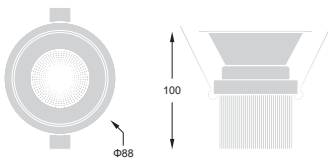

Zen Recessed

Ø75mm

Features:

Fixed narrow trim round profile ceiling recessed LED Down Light. Spun aluminium deep wide reflector with no glare.

Die cast aluminium luminaire housing and heat sink.

Specially designed heat sink for better heat management.

High purity deep aluminum reflector with choice of white and satin finish.

Medium beam angle 36° cut off.

Frosted lens as an option, no glare and wide uniform distribution.

New generation of COB LEDs with higher efficiency DLOR.

Applications:

Ideal to use in Hotels, Corridors, Shopping Malls, Educational Facilities, Restaurants, Healthcare, Domestic and Commercial.

Item Code	665310	665410
Wattage	10W	10W
Beam Angle	36°	36°
Colour Temp.	3000K	4000K
LED lm	700lm	720lm
Dim.(mm)	Φ88 x 100	Φ88 x 100